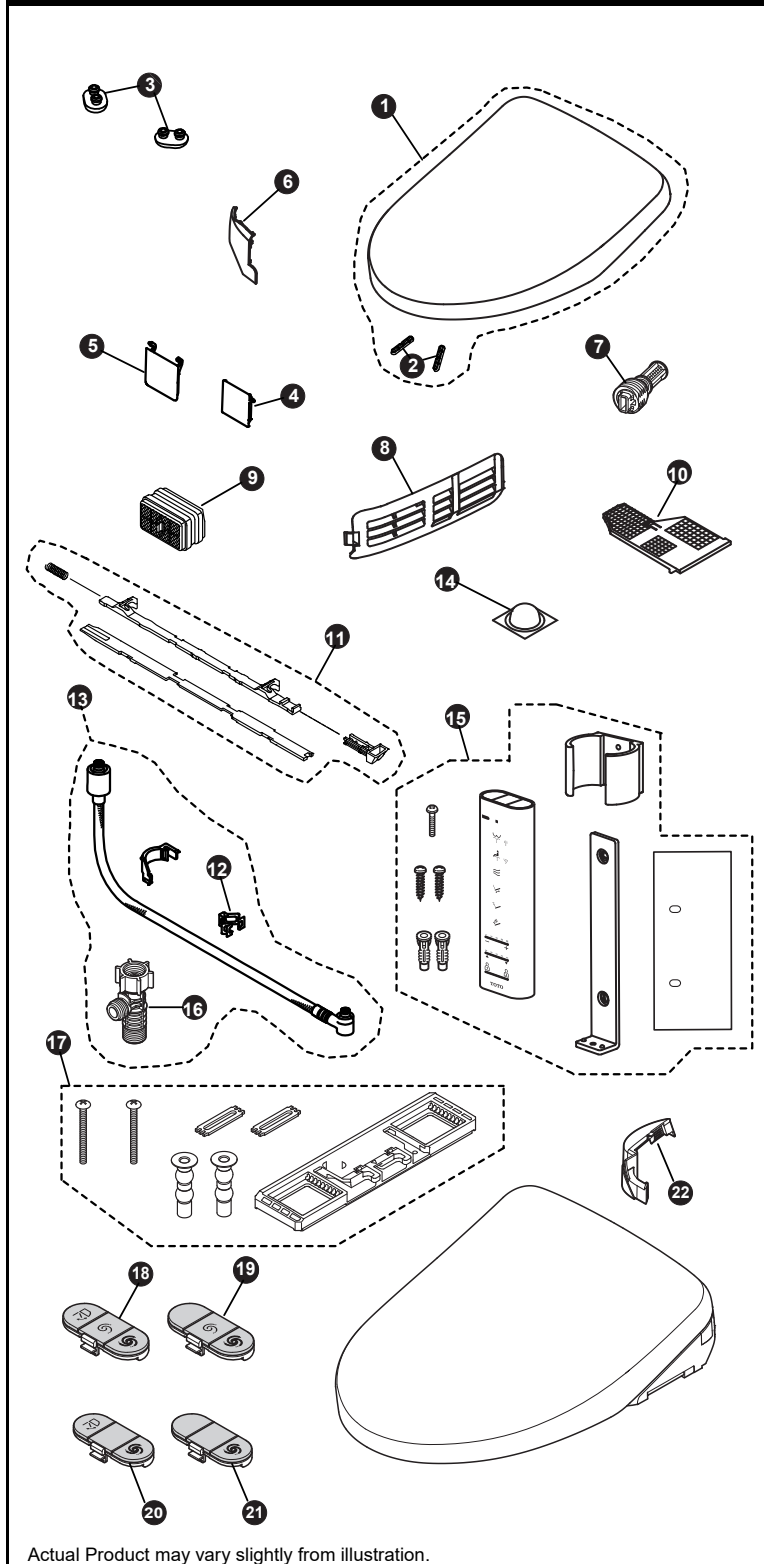

Item	Part	Description
1	THU6025#01	Contemporary Lid - Cotton White
	THU6025#12	Contemporary Lid - Sedona Beige
	THU6026#01	Classic Lid - Cotton White
	THU6026#12	Classic Lid - Sedona Beige
2	THU6068	Lid Bumpers (x2)
3	THU9337	Seat Bumpers (x2)
4	THU6070#01	Dryer Door - Cotton White
	THU6070#12	Dryer Door - Sedona Beige
5	THU6069#01	Wand Door - Cotton White
	THU6069#12	Wand Door - Sedona Beige
6	THU6061#01	Side Cover for Standard Model - Cotton White
	THU6061#12	Side Cover for Standard Model - Sedona Beige
	THU6060#01	Side Cover for Washlet+ Model - Cotton White
	THU6060#12	Side Cover for Washlet+ Model - Sedona Beige
7	THU6071	Water Filter Drain Valve
8	THU6030#01	Deodorizer Louver - Cotton
	THU6030#12	Deodorizer Louver - Sedona Beige
9	THU6072	Deodorizer Catalyst
10	THU6054#01	Deodorizer Air Filter - Cotton White
	THU6054#12	Deodorizer Air Filter - Sedona Beige
11	THU6044#01	Lever Assembly - Cotton
	THU6044#12	Lever Assembly - Sedona Beige
12	THU9484	Water Supply Connection Clip
13	THU6052R	Water Supply Hose for Standard Model
	THU6051R	Water Supply Hose for Washlet+ Model
14	THU9488	Top Lid Cushion
15	THU6055	S550e Remote Control Assembly
	THU6056	S500e Remote Control Assembly
16	THU6234	T-Connector
17	THU6478	Baseplate Assembly for Standard Model
	THU6477	Baseplate Assembly for Washlet+ Model
18	THU6391	AutoFlush Remote Button for Dual Flush S550e
19	THU6392	AutoFlush Remote Button for Dual Flush S500e
20	THU6393	AutoFlush Remote Button for Single Flush S550e
21	THU6394	AutoFlush Remote Button for Single Flush S500e
22	THU6452#01	Hole Cover for use with T20 Bowl

Note:

Product Number Explanations

WASHLET®
 (SW) WASHLET®
 (3044) S500e Classic
 (3046) S500e Contemporary
 (3054) S550e Classic
 (3056) S550e Contemporary
 (A) AutoFlush Compatible
 (T40) WASHLET+

Colors
 (#01) Cotton White
 (#12) Sedona Beige